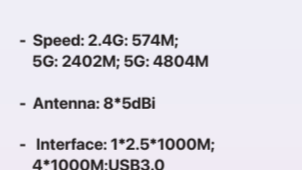

Business Products :
AP

➔